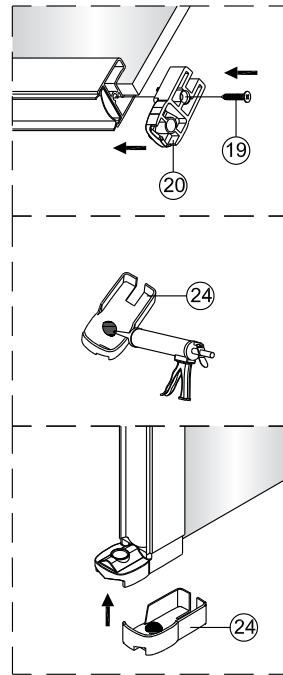

# QXJ90X / QXJ10X / QXJ12X + QXR80X / QXR90X / QXR10X Instruction Manual

**CAUTION!** Tempered glass, handle with care!  
No collision to the four corners in case of crazing.

1  1X	2  3X ST4X40	3  4X	4  1X	5  1X	6  1X	2  3X ST4X40	3  4X	4  1X
7  1X	8  1X ST4X40	9  1X	10  1X	11  1X	12  1X	6  1X	7  1X	8  1X ST4X40
13  1X L=1914	14  1X	15  1X	16  1X	17  1X	18  1X	26  4X	27  1X	28  1X L=1922
19  2X ST4X25	20  1X	21  1X	22  1X	23  1X	24  1X	29  1X L=1922	30  1X	31  1X
25  1X	26  4X	<p>Ø6.0mm</p>						32  1X

LH

RH

①

This side with easy clean treatment, please put this side to inside of shower enclosure.

	A(cm)
80	76.2~78.2
90	86.2~88.2
100	96.2~98.2

	B(cm)
90	86.2~88.2
100	96.2~98.2
120	116.2~118.2

This side with easy clean treatment, please put this side to inside of shower enclosure.