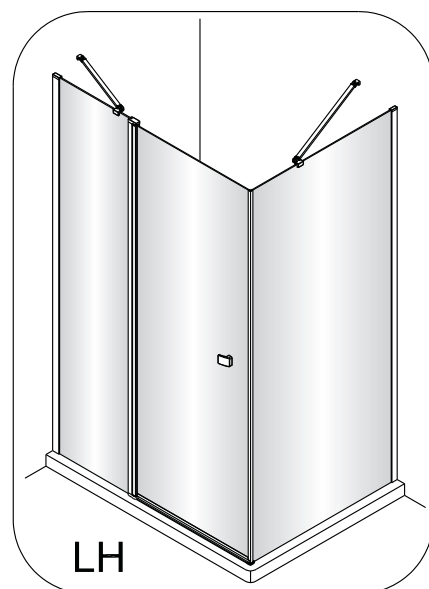

# QXJ90X / QXJ10X / QXJ12X + QXR80X / QXR90X / QXR10X Instruction Manual

**CAUTION!** Tempered glass, handle with care!  
No collision to the four corners in case of crazing.

1  1X	2  3X ST4X40	3  4X	4  1X	5  1X	6  1X	2  3X ST4X40	3  4X	4  1X
7  1X	8  1X ST4X40	9  1X	10  1X	11  1X	12  1X	6  1X	7  1X	8  1X ST4X40
13  1X L=1914	14  1X	15  1X	16  1X	17  1X	18  1X	26  4X	27  1X	28  1X L=1922
19  2X ST4X25	20  1X	21  1X	22  1X	23  1X	24  1X	29  1X L=1922	30  1X	31  1X
25  1X	26  4X	<p>Ø6.0mm</p>						32  1X

LH

RH

①

This side with easy clean treatment, please put this side to inside of shower enclosure.

	A(cm)
80	76.2~78.2
90	86.2~88.2
100	96.2~98.2

	B(cm)
90	86.2~88.2
100	96.2~98.2
120	116.2~118.2

This side with easy clean treatment, please put this side to inside of shower enclosure.