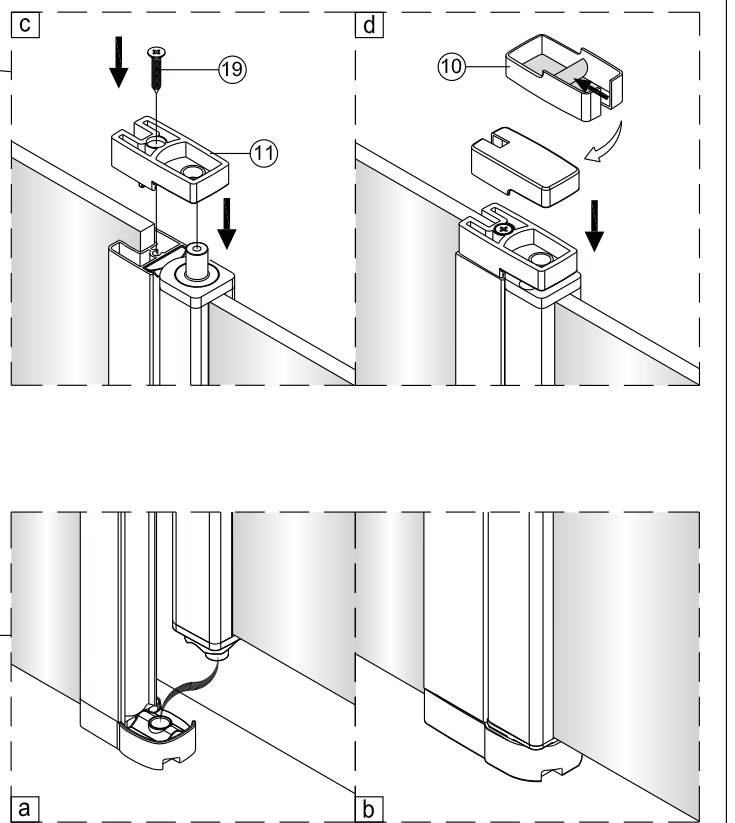

# QXJ90X / QXJ10X / QXJ12X + QXR80X / QXR90X / QXR10X Instruction Manual

**CAUTION!** Tempered glass, handle with care!  
No collision to the four corners in case of crazing.

1  1X	2  3X ST4X40	3  4X	4  1X	5  1X	6  1X	2  3X ST4X40	3  4X	4  1X
7  1X	8  1X ST4X40	9  1X	10  1X	11  1X	12  1X	6  1X	7  1X	8  1X ST4X40
13  1X L=1914	14  1X	15  1X	16  1X	17  1X	18  1X	26  4X	27  1X	28  1X L=1922
19  2X ST4X25	20  1X	21  1X	22  1X	23  1X	24  1X	29  1X L=1922	30  1X	31  1X
25  1X	26  4X	<p>Ø6.0mm</p>						32  1X

LH

RH

①

This side with easy clean treatment, please put this side to inside of shower enclosure.

	A(cm)
80	76.2~78.2
90	86.2~88.2
100	96.2~98.2

	B(cm)
90	86.2~88.2
100	96.2~98.2
120	116.2~118.2

This side with easy clean treatment, please put this side to inside of shower enclosure.