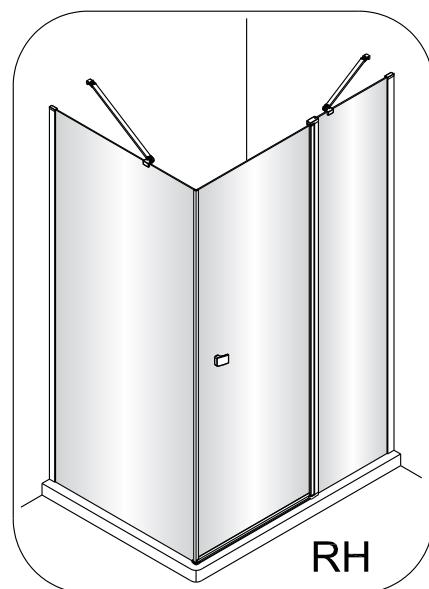

# QXJ90X / QXJ10X / QXJ12X + QXR80X / QXR90X / QXR10X Instruction Manual

**CAUTION!** Tempered glass, handle with care!  
No collision to the four corners in case of crazing.

1  1X	2  3X ST4X40	3  4X	4  1X	5  1X	6  1X	2  3X ST4X40	3  4X	4  1X
7  1X	8  1X ST4X40	9  1X	10  1X	11  1X	12  1X	6  1X	7  1X	8  1X ST4X40
13  1X L=1914	14  1X	15  1X	16  1X	17  1X	18  1X	26  4X	27  1X	28  1X L=1922
19  2X ST4X25	20  1X	21  1X	22  1X	23  1X	24  1X	29  1X L=1922	30  1X	31  1X
25  1X	26  4X	<p>Ø6.0mm</p>						32  1X

LH

RH

①

This side with easy clean treatment, please put this side to inside of shower enclosure.

	A(cm)
80	76.2~78.2
90	86.2~88.2
100	96.2~98.2

	B(cm)
90	86.2~88.2
100	96.2~98.2
120	116.2~118.2

This side with easy clean treatment, please put this side to inside of shower enclosure.