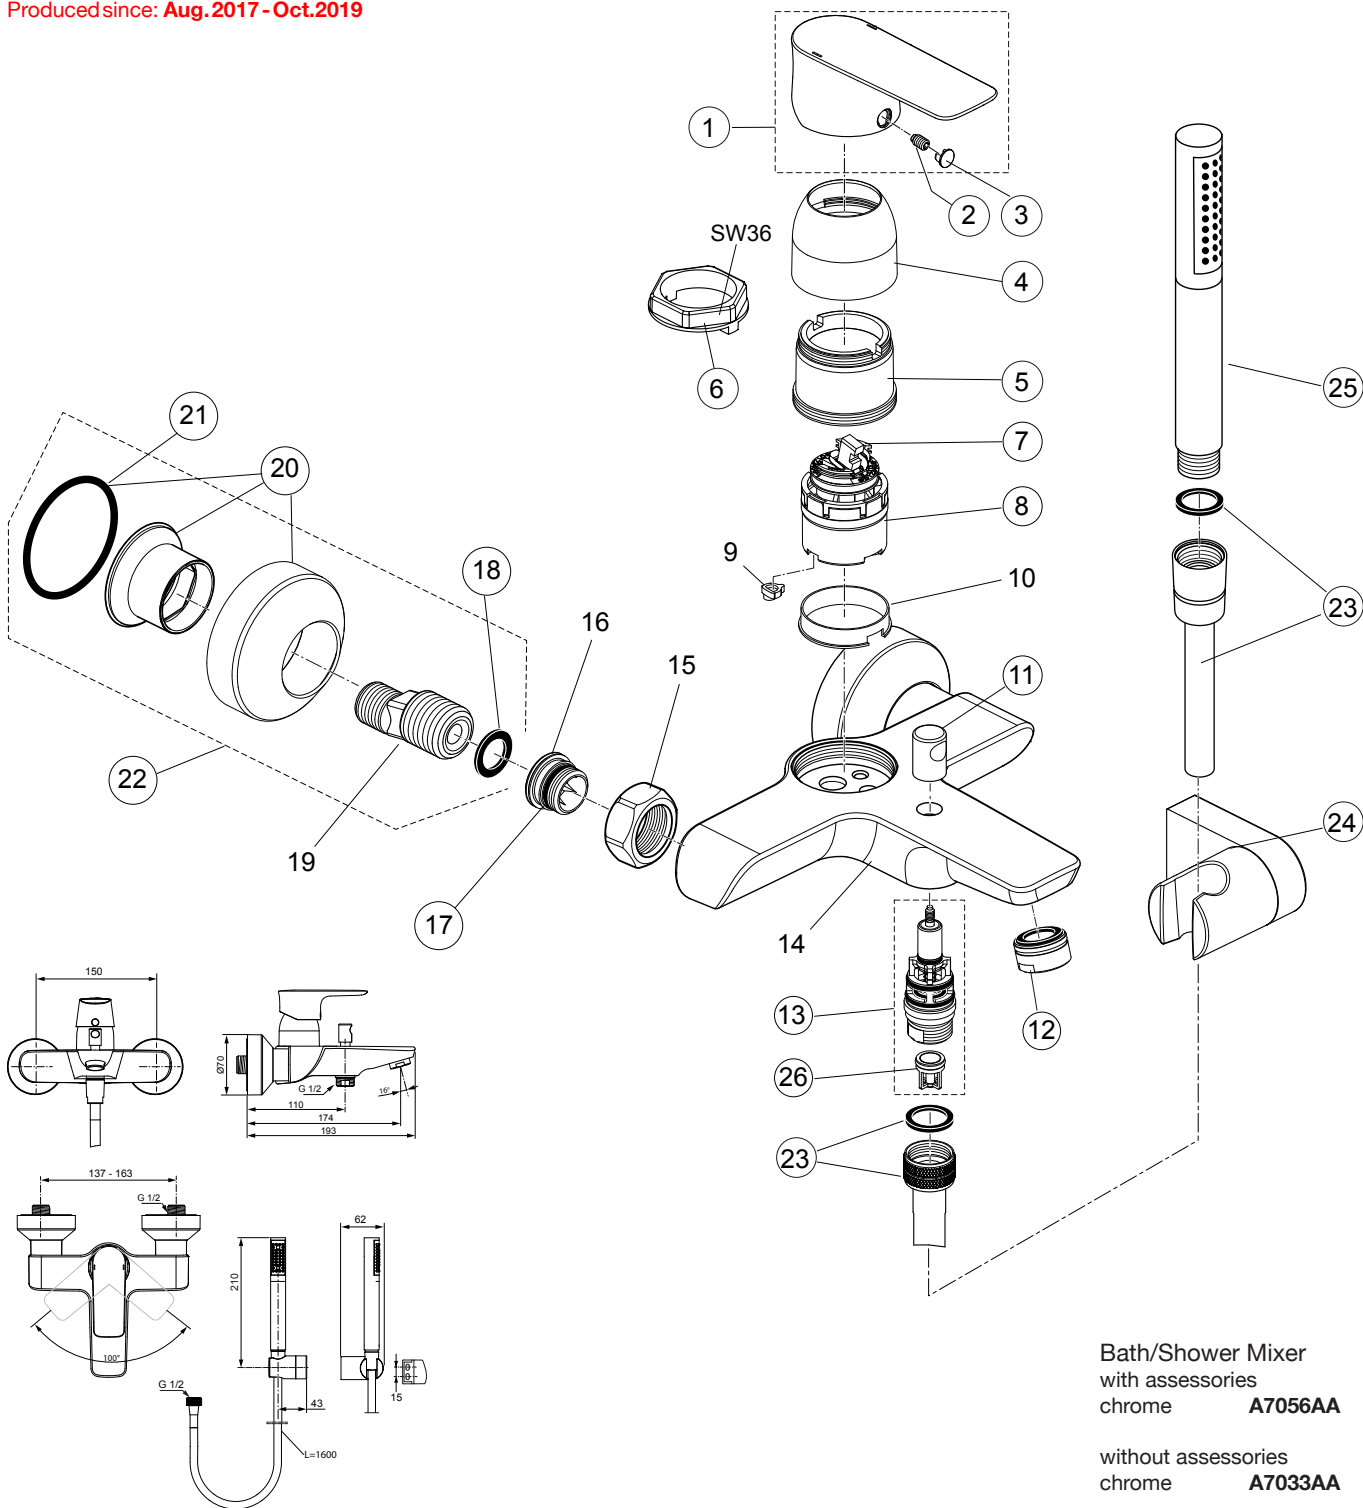

Connect Air A7033.. A7056..

Produced since: Aug.2017 - Oct.2019

Pos.	Description	Part-Number	Qty.	Pos.	Description	Part-Number	Qty.
1	Lever cpl. w. Logo ISI	A 861 230 AA	1 Set	15	Coupling nut G3/4		
2	Thread pin M5x5 DIN916	A 963 309 NU	1 Set	16	Seat M19x1,5 left thread		
3	Handle plug	B 960 473 AA	1 pcs	17	O - ring Ø 15,6 x 1,78	A 961 182 NU	1 pcs
4	Cover cap	B 961 386 AA	1 pcs	18	Fibre / Filter Ø24x15x2,4	A 963 909 NU	2 pcs
5	Thread ring + Pos. 6 + 10	B 961 387 NU	1 Set	19	S-connector with low noise insert		
6	Key for pos. 5	B 960 650 NU	1 pcs	20	Escutcheon cpl.	B 960 365 AA	2 Set
7	Hot limit stop	A 861 181 NU	1 pcs	21	O-ring Ø 53,5 x 5	A 963 840 NU	1 pcs
8	Cartridge Ø38 + Pos. 6 + 9	A 861 156 NU*	1 Set	22	S-connector w. Escutcheon	B 960 647 AA	2 Set
9	Pin (contained in Pos. 8)			23	Shower hose 1600mm	A 3330 AA	1 pcs
10	Support ring (contained in Pos. 5)			24	Handshower holder	B 960 925 AA	1 pcs
11	Pull knob	B 960 486 AA	1 pcs	25	Handspray	A 960 333 AA	1 pcs
12	Aerator	A 963 181 NU	1 pcs	26	Non-return valve	A 960 944 NU	2 pcs
13	Diverter complete	B 960 167 AA	1 pcs				
14	Body						

*Universal set (not all parts needed)

Connect Air