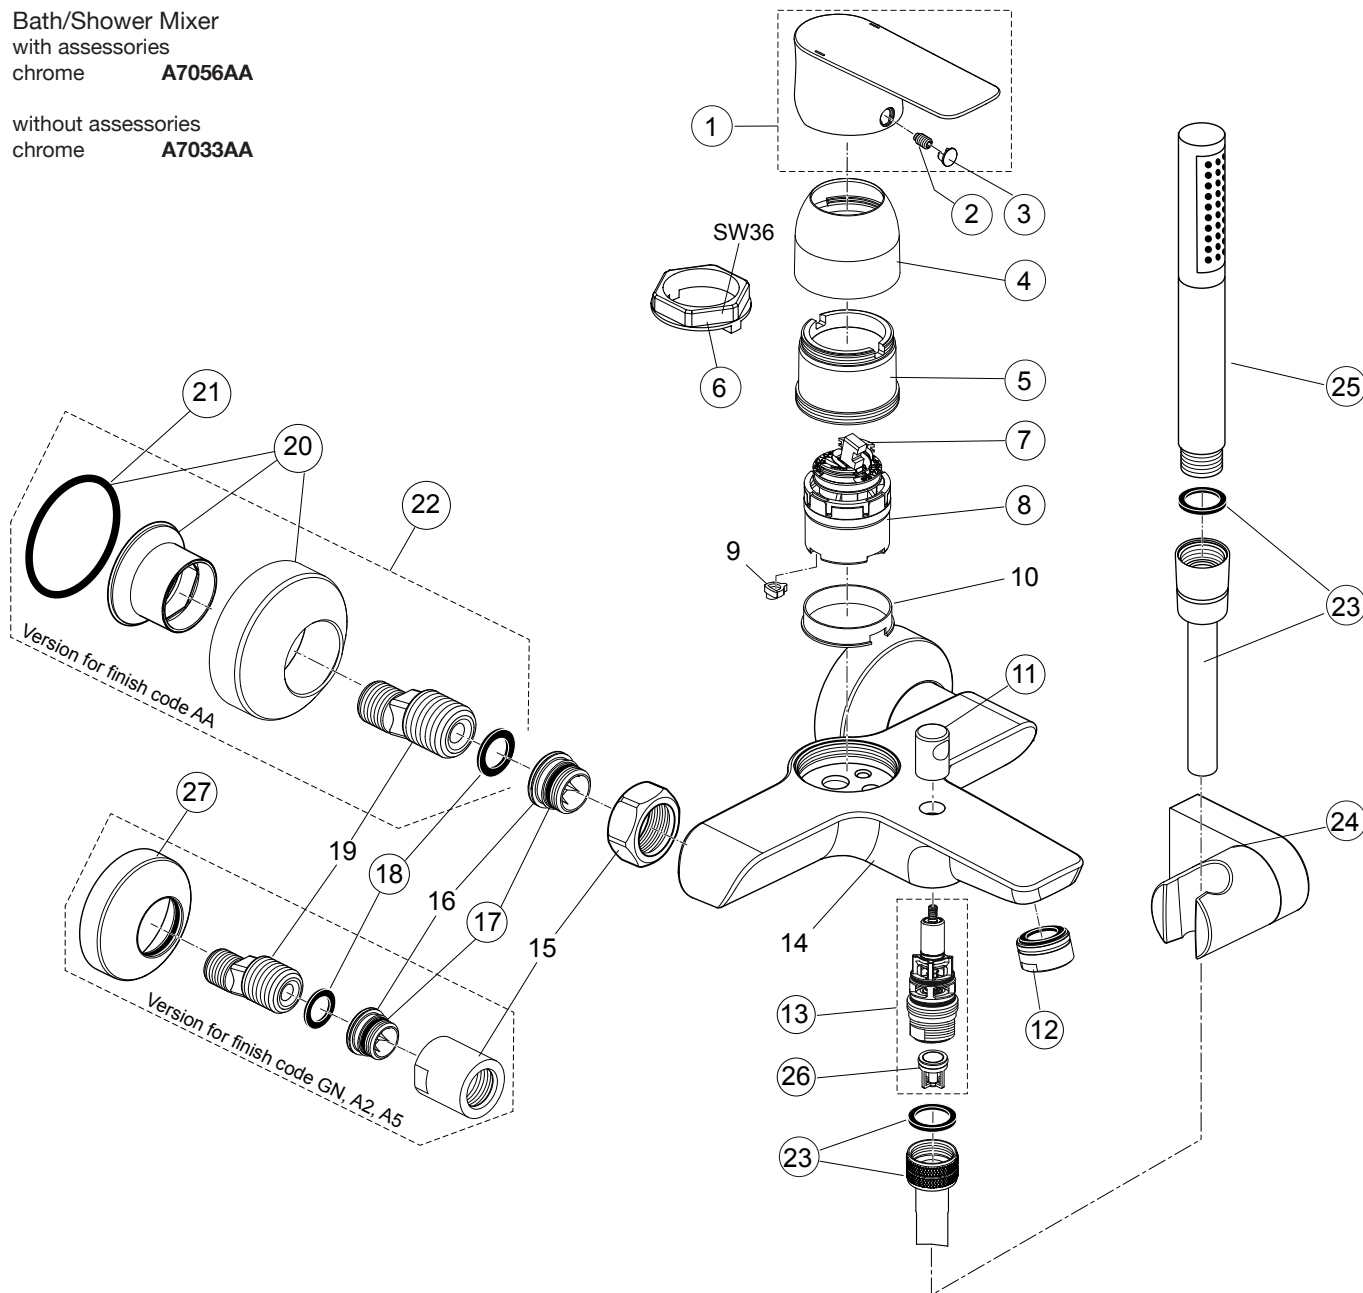

Produced since: **Nov. 2019**

Bath/Shower Mixer
with accessories
chrome **A7056AA**

without accessories
chrome **A7033AA**

Replace XX with the appropriate finish code

Chrome = AA Silver Storm = GN Gold = A2 Magnetic Grey = A5

Example spare part order:

A 861 405 AA in Chrome

Pos.	Description	Part-Number	Qty.	Pos.	Description	Part-Number	Qty.
1	Lever cpl.	A 861 405 XX	1 Set	15	Coupling nut G3/4		
2	Thread pin M5x5 DIN916	A 963 309 NU	1 Set	16	Seat M19x1,5 left thread		
3	Handle plug	A 861 406 NU*	1 Set	17	O - ring Ø 15,6 x 1,78	A 961 182 NU	1 pcs
4	Cover cap	B 961 386 XX	1 pcs	18	Fibre / Filter Ø24x15x2,4	A 963 909 NU	2 pcs
5	Thread ring + Pos. 6 + 10	B 961 387 NU	1 Set	19	S-connector with low noise insert		
6	Key for pos. 5	B 960 650 NU	1 pcs	20	Escutcheon cpl.	B 960 365 AA	2 Set
7	Hot limit stop	A 861 181 NU	1 pcs	21	O-ring Ø 53,5 x 5	A 963 840 NU	1 pcs
8	Cartridge Ø38 + Pos. 6 + 9	A 861 156 NU*	1 Set	22	S-connector w. Escutcheon	B 960 647 AA	2 Set
9	Pin (contained in Pos. 8)			23	Shower hose 1600mm	A 3330 XX	1 pcs
10	Support ring (contained in Pos. 5)			24	Handshower holder	B 960 925 XX	1 pcs
11	Pull knob	B 960 486 XX	1 pcs	25	Handspray 1F	A 861 411 XX*	1 Set
12	Aerator	A 960 537 XX	1 pcs	26	Non-return valve	A 960 944 NU	2 pcs
13	Diverter complete	B 960 167 XX	1 pcs	27	S-connector cpl.	A 962 077 XX	1 Set
14	Body						

*Universal set (not all parts needed)