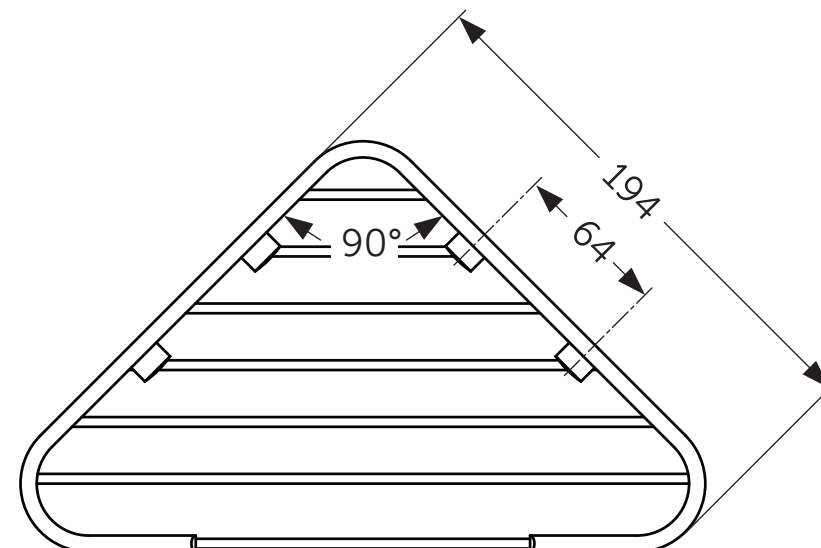

Ideal Standard

IOM

A 9105 **

1115 / MTAc A9105

Position

1 = EW147NU (8x)

2 = EW147XG (8x)

Ideal Standard International NV
Corporate Village - Gent Building
Da Vincilaan 2
1935 Zaventem
Belgium
www.idealstandardinternational.com