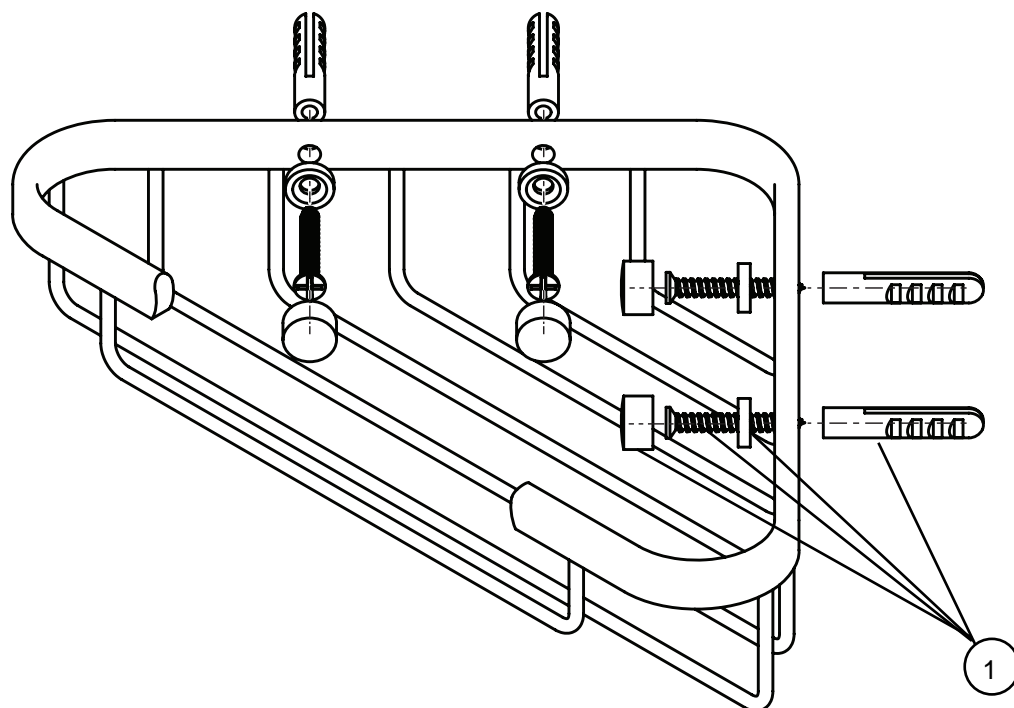

Ideal Standard

IOM

A 9105 **

1115 / MTAc A9105

Position

1 = EW147NU (8x)

2 = EW147XG (8x)

Ideal Standard International NV
Corporate Village - Gent Building
Da Vincilaan 2
1935 Zaventem
Belgium
www.idealstandardinternational.com