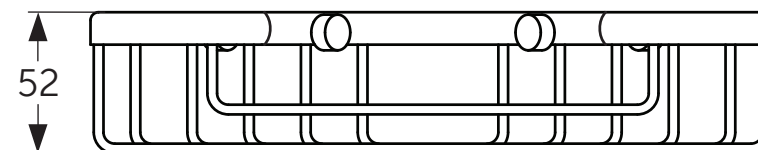

Ideal Standard

IOM

A 9105 **

1115 / MTAc A9105

Position

1 = EW147NU (8x)

2 = EW147XG (8x)

Ideal Standard International NV
Corporate Village - Gent Building
Da Vincilaan 2
1935 Zaventem
Belgium
www.idealstandardinternational.com